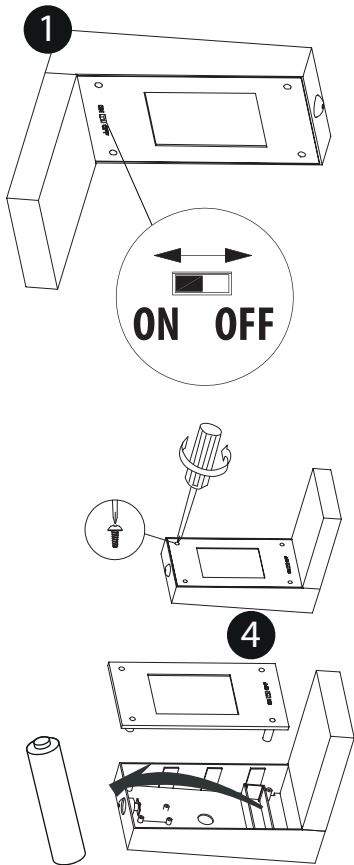

LUXFORM
GLOBAL BV

Luxform Global BV Transportstraat 1 8263 BW Kampen The Netherlands

LUXFORM
LIGHTING

HIGH LUMEN SOLAR
LuxBright
LUMEN
20-100

Alberta Post light

INCLUDED
 4x 4x

Max. 20 Lumen standby illuminated time is 30 hours on a **fully charged battery**, this depending on the number of 100 Lumen switching moments.
 Max. 100 Lumen illuminated time is 150 minutes with a **fully charged battery**.
 Equivalent to 300 switching moments of 30 sec. (fixed setting).