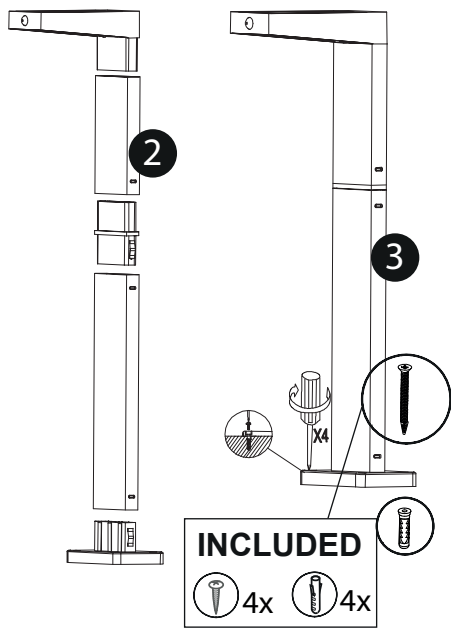

LUXFORM
GLOBAL BV

Luxform Global BV Transportstraat 1 8263 BW Kampen The Netherlands

LUXFORM
LIGHTING

HIGH LUMEN SOLAR
LuxBright
LUMEN
20-100

Alberta Post light

INCLUDED
 4x 4x

Max. 20 Lumen standby illuminated time is 30 hours on a **fully charged battery**, this depending on the number of 100 Lumen switching moments.
 Max. 100 Lumen illuminated time is 150 minutes with a **fully charged battery**.
 Equivalent to 300 switching moments of 30 sec. (fixed setting).